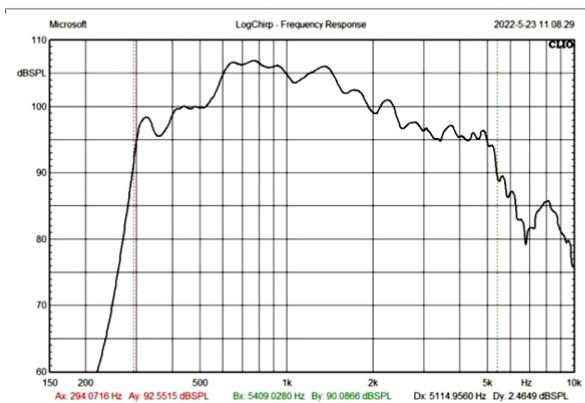

CNS6350 OUTDOOR NETWORK HORN SPEAKER

SPECIFICATIONS:

Model		CNS6350
Amplifier OUT	Rated Power (RMS)	50W/4
	SNR	81dB
	Frequency Response	100Hz-16KHz
Speaker	Input Sensitivity	-10dB
	Sensitivity	102dB±3dB
	MAX. SPL.	120dB±2dB
	Frequency Response	350Hz-5KHz
Power	Voltage	DC24V 2.5A
Others	Network Port	RJ45 (10/100M)
	Power Interface	DC24V 2.5A
	Package Dimensions	445×280×350
	Machine Dimensions	400×235×320
	Gross Weight	4kg
	Net Weight	3kg

Frequency Response
(dB SPL, 1W, 1m)