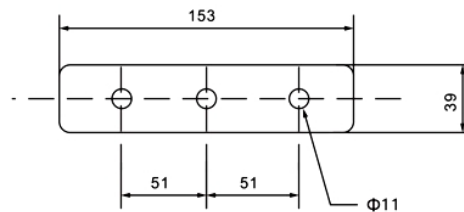

Mounting Bracket View