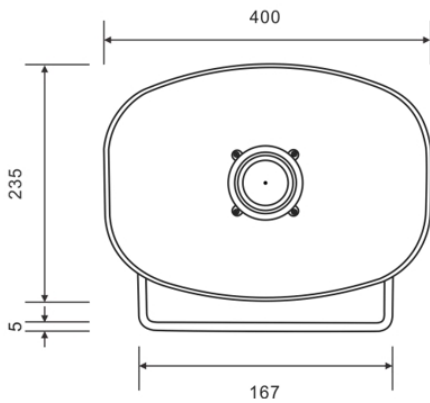

CNS6350 OUTDOOR NETWORK HORN SPEAKER

SPECIFICATIONS:

Model		CNS6350
Amplifier OUT	Rated Power (RMS)	50W/4
	SNR	81dB
	Frequency Response	100Hz-16KHz
Speaker	Input Sensitivity	-10dB
	Sensitivity	102dB±3dB
	MAX. SPL.	120dB±2dB
	Frequency Response	350Hz-5KHz
Power	Voltage	DC24V 2.5A
Others	Network Port	RJ45 (10/100M)
	Power Interface	DC24V 2.5A
	Package Dimensions	445×280×350
	Machine Dimensions	400×235×320
	Gross Weight	4kg
	Net Weight	3kg

Frequency Response
(dB SPL, 1W, 1m)

Distortion

(THD < 5% 1W, 1m, 350Hz-5kHz)

INSTALLATION INSTRUCTION

The bracket can support multi-angle rotation. First tighten the nut to fix the bracket, and then secure the screws into the mounting holes and fix them on the wall.