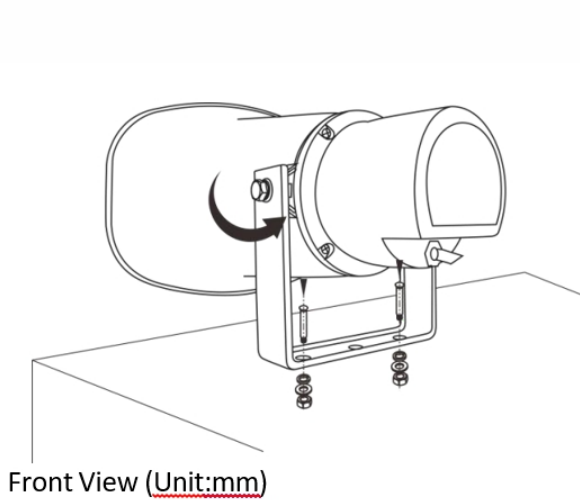

CNS6350 OUTDOOR NETWORK HORN SPEAKER

SPECIFICATIONS:

Model		CNS6350
Amplifier OUT	Rated Power (RMS)	50W/4
	SNR	81dB
	Frequency Response	100Hz-16KHz
Speaker	Input Sensitivity	-10dB
	Sensitivity	102dB±3dB
	MAX. SPL.	120dB±2dB
	Frequency Response	350Hz-5KHz
Power	Voltage	DC24V 2.5A
Others	Network Port	RJ45 (10/100M)
	Power Interface	DC24V 2.5A
	Package Dimensions	445×280×350
	Machine Dimensions	400×235×320
	Gross Weight	4kg
	Net Weight	3kg

Frequency Response
(dB SPL, 1W, 1m)

Distortion

(THD < 5% 1W, 1m, 350Hz-5kHz)

INSTALLATION INSTRUCTION

The bracket can support multi-angle rotation. First tighten the nut to fix the bracket, and then secure the screws into the mounting holes and fix them on the wall.