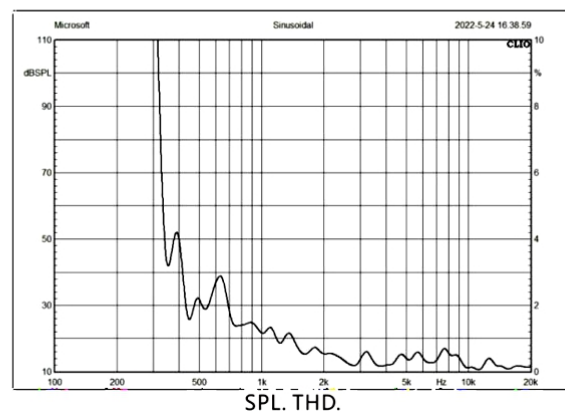

Distortion

(THD < 5% 1W, 1m, 350Hz-5kHz)