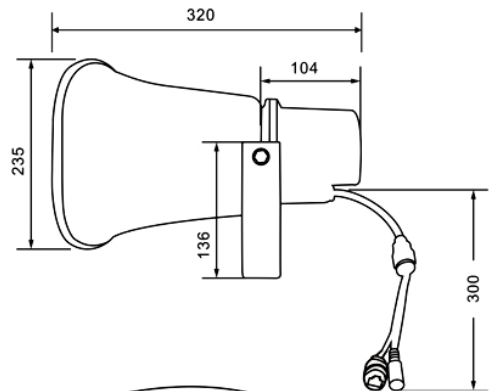

Side View

Rear View