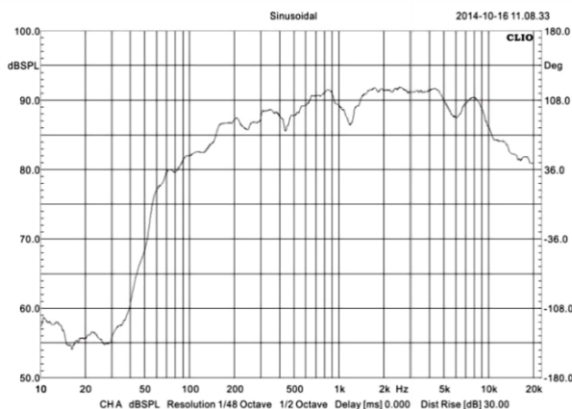

- Metal grille & ABS baffle in white color.
- Flush mount easy and secure installation.
- Exclusive grill design allows True Frameless Speaker

SPECIFICATIONS:

Model	CNS740
Description	6" Frameless In Ceiling Speaker
Power Taps	20W
Line Input	100V
SPL(1W/1M)	93dB
Max.SPL (Rated W/1M)	105dB
Frequency Response (-10dB)	60-20KHz
Finish	Baffle: ABS, White; Grille: Steel, White
Speaker Driver	6" PP woofer & 1.5" silk dome tweeter
Cutout Size	211mm
Dimensions	252(D) ×98(H)mm
Weight	1.85Kg

FREQUENCY VS SPL DIAGRAMS: