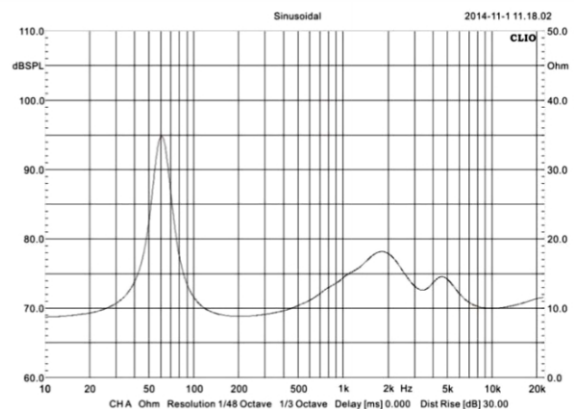

- Metal grille & ABS baffle in white color.
- Flush mount easy and secure installation.
- Exclusive grill design allows True Frameless Speaker

SPECIFICATIONS:

Model	CNS740
Description	6" Frameless In Ceiling Speaker
Power Taps	20W
Line Input	100V
SPL(1W/1M)	93dB
Max.SPL (Rated W/1M)	105dB
Frequency Response (-10dB)	60-20KHz
Finish	Baffle: ABS, White; Grille: Steel, White
Speaker Driver	6" PP woofer & 1.5" silk dome tweeter
Cutout Size	211mm
Dimensions	252(D) ×98(H)mm
Weight	1.85Kg

FREQUENCY VS SPL DIAGRAMS: