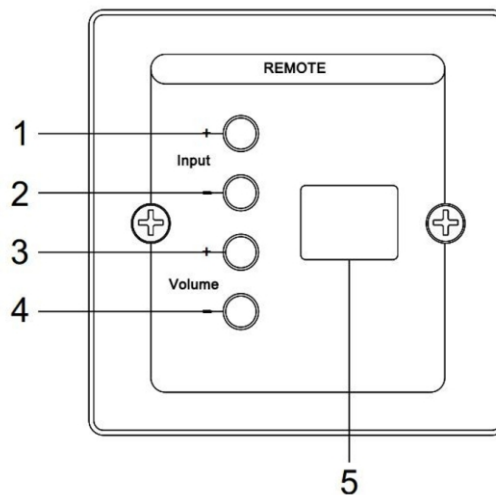

FEATURES:

- + 24V DC power supply;
- Separate sound source control in each zone;
- Separate volume control in each zone;
- Digital display

SPECIFICATIONS:

Model	CNS4512RC
Power Supply	DC24V
Controlling Function	Sound source selection, volume adjustment
Package Size	106mm×106mm×67mm (1PC)
Device Size	86×86×42mm
Net Weight	0.16Kg
Gross Weight	0.30Kg(1PC)

FRONT & REAR PANEL

1.Sound source selection button+

Press it to switch to the next source and assign the selected source to the partition to which the panel is connected;

2.Source selection button -

Press it to switch to the previous source and assign the selected source to the partition to which the panel is connected;

3.Volume control button +

Press this button to increase the volume of the partition.

4.Volume control button -

Press this key to adjust the volume of the partition

5.Digital display

Email: Sales@canscorp.com