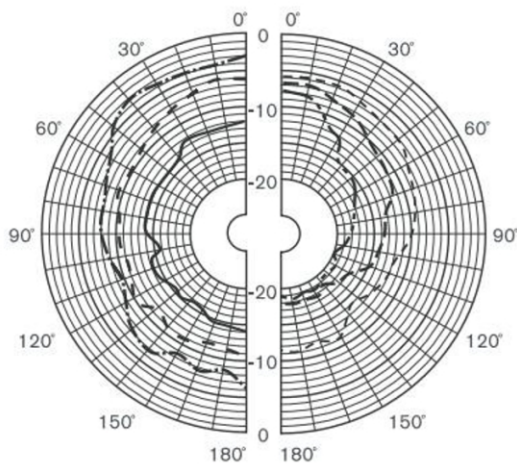

## SPECIFICATIONS:

Model	CNS730WP	CNS730WP
Speaker unit	3"×2, 2"×1	3"×4, 2"×1
Rated power RMS	30W	60W
Freq.Response	140Hz-20kHz	140Hz-20kHz
Sensitivity 1m,1W	87±3dB	89±3dB
Max SPL 1m	102±3dB	107±3dB
Dimension L×W×H	376×109×102mm	606×109×102mm
Net weight	3kg	4kg