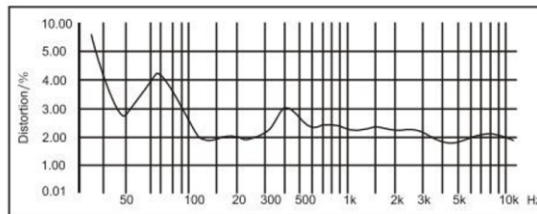

**CNS760WP Horizontal Directional Pattern**

**CNS760WP Freq. Response**  
(dB SPL, 1W, 1m)

**CNS760WP Freq. Response**  
(dB SPL, 1W, 1m)

**CNS760WP Distortion**  
(THD < 5% 1W, 1m, 100Hz-10kHz)

**CNS760WP Distortion**  
(THD < 5% 1W, 1m, 100Hz-10kHz)