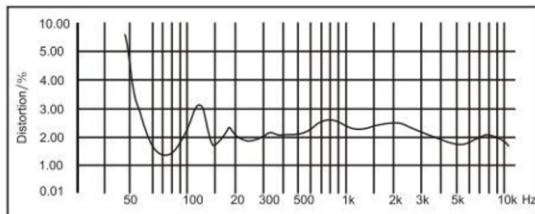

**CNS760WP Horizontal Directional Pattern**

**CNS760WP Freq. Response**  
(dB SPL, 1W, 1m)

**CNS760WP Freq. Response**  
(dB SPL, 1W, 1m)

**CNS760WP Distortion**  
(THD < 5% 1W, 1m, 100Hz-10kHz)

**CNS760WP Distortion**  
(THD < 5% 1W, 1m, 100Hz-10kHz)