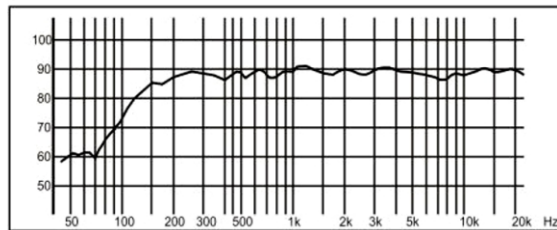

CNS760WP Freq. Response
(dB SPL, 1W, 1m)