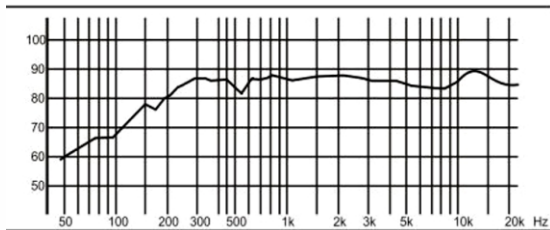

CNS760WP Horizontal Directional Pattern

CNS760WP Freq. Response
(dB SPL, 1W, 1m)