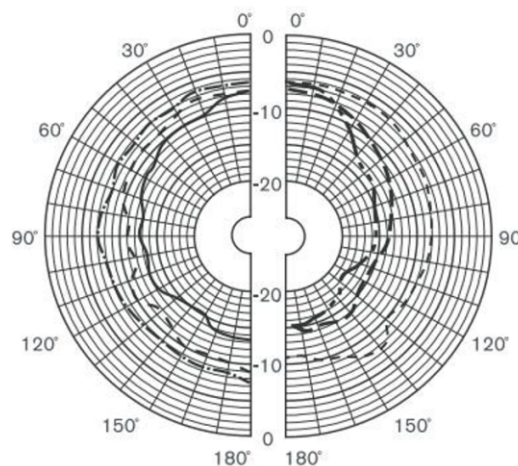

- - - - 250 Hz   - - - - 2000 Hz
- - - - 500 Hz   - - - - 4000 Hz
- - - - 1000 Hz   - - - - 8000 Hz

CNS760WP Horizontal Directional Pattern