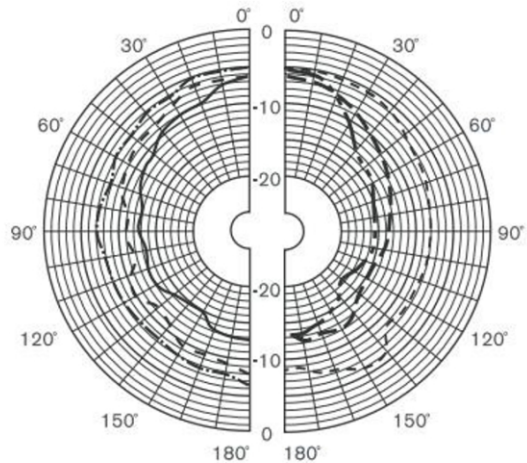

- - - - 250 Hz   - - - - 2000 Hz
- - - - 500 Hz   - - - - 4000 Hz
- - - - 1000 Hz   - - - - 8000 Hz