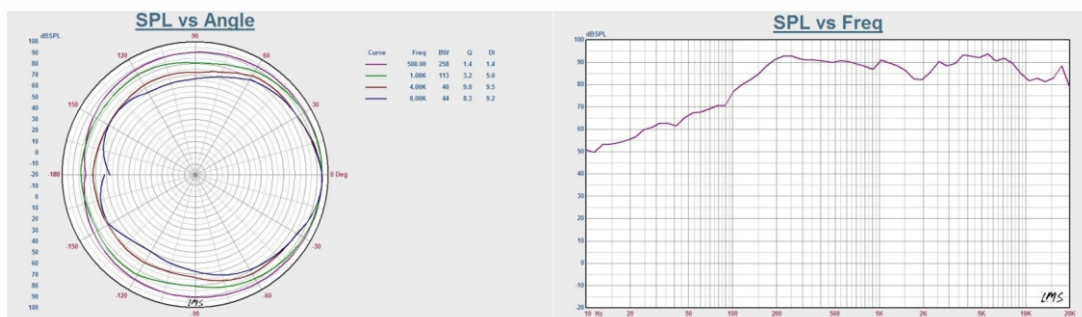

SPL VS ANGLE & SPL VS FREQUENCY DIAGRAMS:

Email: Sales@canscorp.com

Add.: Shop No 5-6, Adinath Alpine building, Plot No. 28 A,
Sector 25, Khandeshwar, Navi Mumbai, Maharashtra 410209

Web.: WWW.CANSCORP.COM