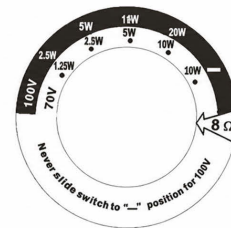

**CNS742C 6.5" Frameless Coaxial Ceiling Speaker  
(5W/10W/20W/40W)**

**TECHNICAL DATA SHEET**

**FEATURES:**

- Commercial public address system ceiling speaker with transformer.
- Hi-fi range coaxial ceiling loudspeaker with fire dome.
- Ideal for school, restaurant, hotel, train station & airport BGM and speech use.
- Rated power output 5W/10W/20W/40W at 100V and 8ohms
- 6.5" coaxial PP driver unit with 1" tweeter
- Line input 100V or 70V & 8Ω.
- ABS enclosure, metal grille and metal back can in white.
- Flush mount in-ceiling quick and secure installation.
- Wide dispersion rang installation PA loudspeaker.

## SPECIFICATIONS:

<b>Model</b>	<b>CNS742C</b>
Description	6.5" Coaxial Ceiling Speaker
Rated Power Output	5W/10W/20W/40W
Line Input	100V or 70V & 8
Frequency Response	80-18KHz
SPL(@1W/m)	89dB
Speaker Unit	6.5" coaxial PP driver with 1" tweeter
Cutout Size	218mm
Dimension	242x160mm
Material	ABS enclosure, metal grille and metal back can in black
Mounting Way	Flush mount in-ceiling quick and secure installation
Weight	2kg

## SIDE VIEW & DIMENSION: